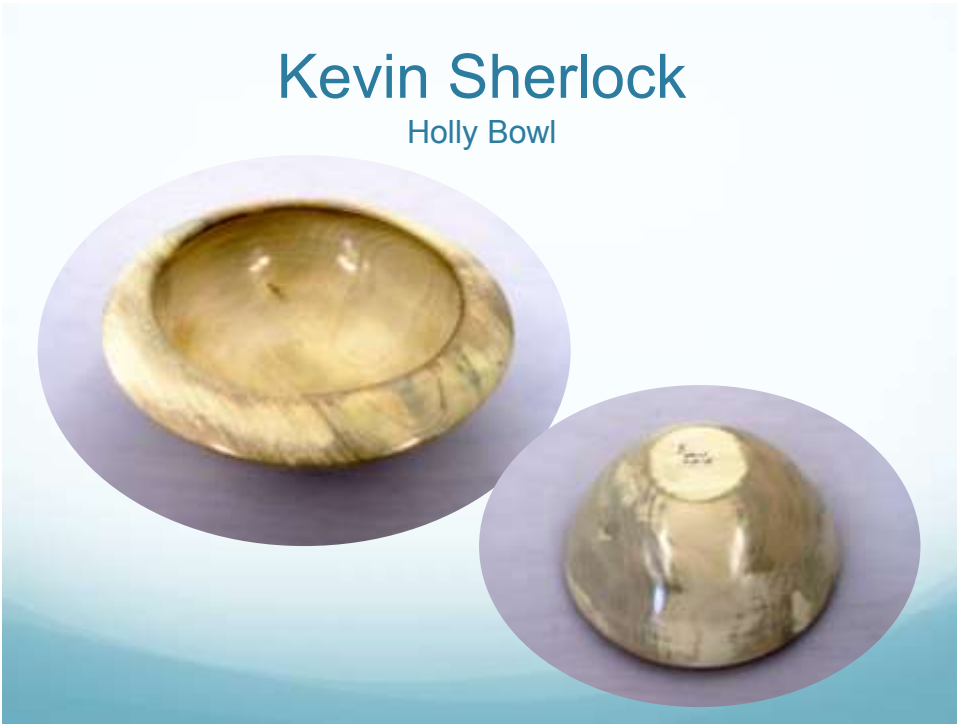

Kevin Sherlock

Holly Bowl